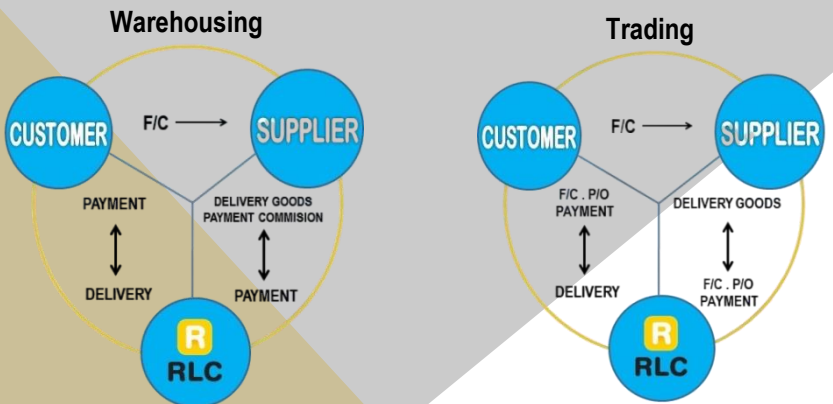

Visit our website :  
<https://www.rlcindonesia.com>

(PLB/GB/GL)

IMPORT, CUSTOMS CLEARANCE SECURE AND STORAGE OF SAFETY STOCK

DELIVER FOLLOW THE PRODUCTION LINE

RLC makes a VMI service based on customer's production plan and vendor secure procurement policy on customer, purchases and storages goods

Trading system makes P/O to RLC & supplier, but warehousing is only allowed for supplier to use F/O as for shipment via RLC.

Awarded as the best warehouse zone by LGEIN and Samsung Indonesia